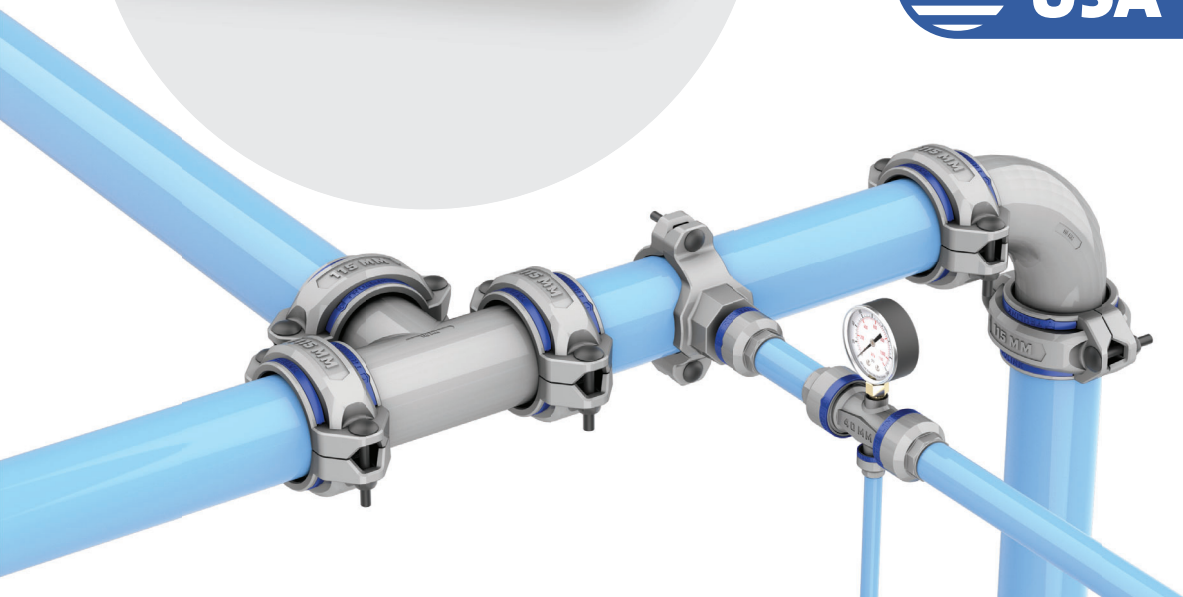

TRULINK™

DESIGNED, ENGINEERED, & MANUFACTURED BY **AST**

PUSH-TO-CONNECT TUBING

SCAN HERE
for additional details

PART NUMBER	SIZES
TP1-20-BLUE	20mm
TP1-25-BLUE	25mm
TP1-32-BLUE	32mm
TP1-40-BLUE	40mm
TP1-50-BLUE	50mm
TP1-63-BLUE	63mm
TP1-20-GREY	20mm
TP1-25-GREY	25mm
TP1-32-GREY	32mm
TP1-40-GREY	40mm
TP1-50-GREY	50mm
TP1-63-GREY	63mm
TP1-20-BLACK	20mm
TP1-25-BLACK	25mm
TP1-32-BLACK	32mm
TP1-40-BLACK	40mm
TP1-50-BLACK	50mm
TP1-63-BLACK	63mm
TP1-20-GREEN	20mm
TP1-25-GREEN	25mm
TP1-32-GREEN	32mm
TP1-40-GREEN	40mm
TP1-50-GREEN	50mm
TP1-63-GREEN	63mm
TP1-20-BLUE INKED	20mm
TP1-25-BLUE INKED	25mm
TP1-32-BLUE INKED	32mm
TP1-40-BLUE INKED	40mm
TP1-50-BLUE INKED	50mm
TP1-63-BLUE INKED	63mm