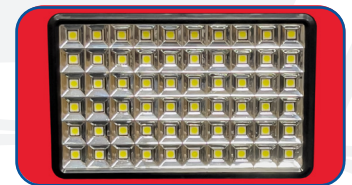

Back LED Light

Vanair reserves the right to make changes in engineering, design, and specifications; add improvements; or discontinue manufacturing at any time without notice or obligation. Goodall, the Goodall logo and WE START ENGINES are registered trademarks or trademarks of Vanair Manufacturing, Inc., Michigan City, IN, USA. © 2023 All Rights Reserved.