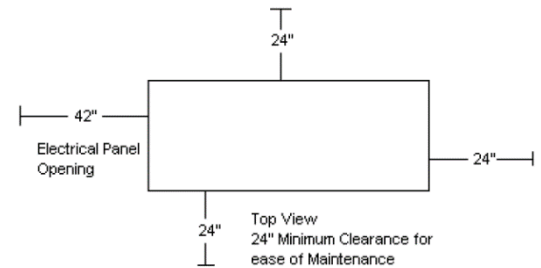

Dimensions

Model	Dim. A	Dim. B	Dim. C	Inlet	Outlet
SBS0307	31"	17"	17"	¾"	½"
SBS1307	31"	17"	17"	¾"	½"
SBS0507	31"	17"	17"	¾"	½"
SBS1517	31"	17"	17"	¾"	½"

Scroll Basemount Simplex

Model	HP	SCFM @ 100 PSIG*	Maximum Pressure PSIG ⁽¹⁾	BTU/Hr	dB(A) Level	System F.L.A.			System Weight (lbs)
						208V	230V	460V	
SBS0307	3	8.8 (7.1)	116 (145)	7,635	72	8.5	7.7	3.9	138
SBS1307	3	8.8 (7.1)	116 (145)	7,635	72	16.8**	16	-	141
SBS0507	5	15.2 (12.5)	116 (145)	12,725	72	14	12.7	6.3	161
SBS1517	5	15.2 (12.5)	116 (145)	12,725	72	24	23	-	166