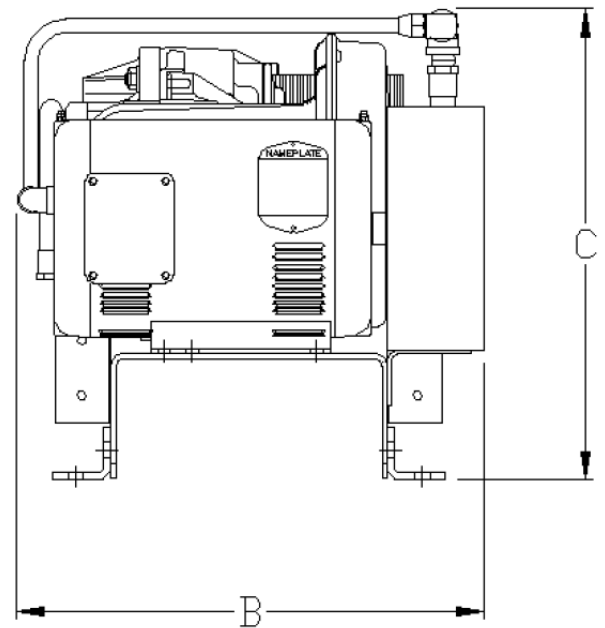

Dimensions

Model	Dim. A	Dim. B	Dim. C	Inlet	Outlet
SBS0307	31"	17"	17"	¾"	½"
SBS1307	31"	17"	17"	¾"	½"
SBS0507	31"	17"	17"	¾"	½"
SBS1517	31"	17"	17"	¾"	½"

Scroll Basemount Simplex

Model	HP	SCFM @ 100 PSIG*	Maximum Pressure PSIG ⁽¹⁾	BTU/Hr	dB(A) Level	System F.L.A.			System Weight (lbs)
						208V	230V	460V	
SBS0307	3	8.8 (7.1)	116 (145)	7,635	72	8.5	7.7	3.9	138
SBS1307	3	8.8 (7.1)	116 (145)	7,635	72	16.8**	16	-	141
SBS0507	5	15.2 (12.5)	116 (145)	12,725	72	14	12.7	6.3	161
SBS1517	5	15.2 (12.5)	116 (145)	12,725	72	24	23	-	166