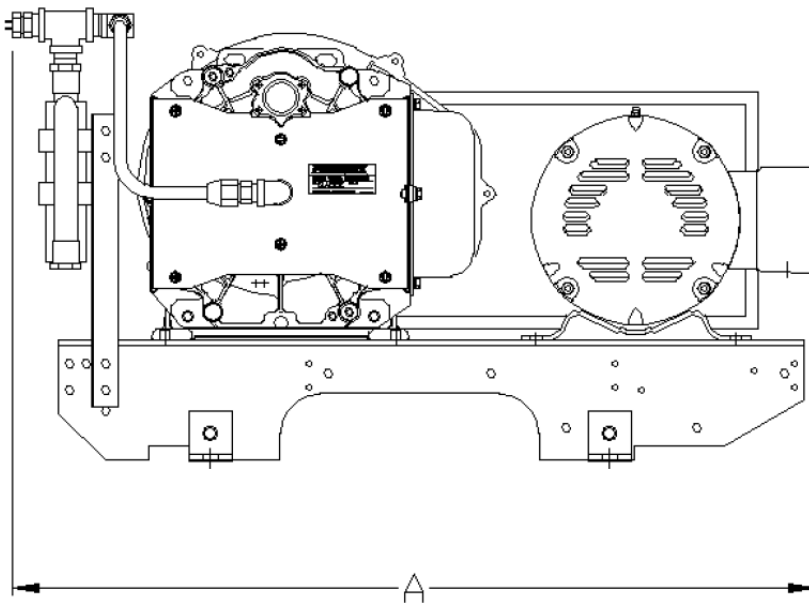

Dimensions

Model	Dim. A	Dim. B	Dim. C	Inlet	Outlet
SBS0307	31"	17"	17"	¾"	½"
SBS1307	31"	17"	17"	¾"	½"
SBS0507	31"	17"	17"	¾"	½"
SBS1517	31"	17"	17"	¾"	½"

Scroll Basemount Simplex

Model	HP	SCFM @ 100 PSIG*	Maximum Pressure PSIG ⁽¹⁾	BTU/Hr	dB(A) Level	System F.L.A.			System Weight (lbs)
						208V	230V	460V	
SBS0307	3	8.8 (7.1)	116 (145)	7,635	72	8.5	7.7	3.9	138
SBS1307	3	8.8 (7.1)	116 (145)	7,635	72	16.8**	16	-	141
SBS0507	5	15.2 (12.5)	116 (145)	12,725	72	14	12.7	6.3	161
SBS1517	5	15.2 (12.5)	116 (145)	12,725	72	24	23	-	166