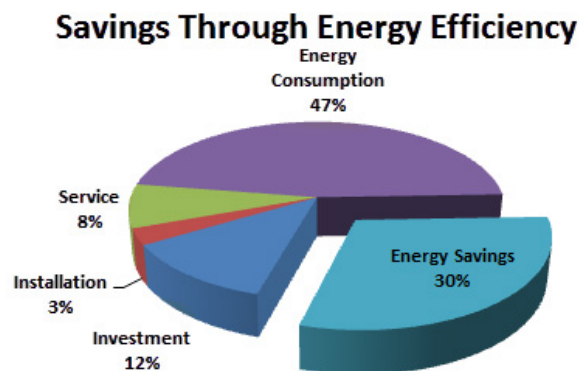

CPVsd 10-20 hp

Variable Speed Direct Drive Rotary Screw Air Compressors

People
Passion
Performance

Variable Speed Direct Drive Rotary Screw Air Compressors

CPVSd 10-20 hp

Compressed Air That Pays For Itself

Savings Through Energy Features

Energy cost represent about 70% of the total operating cost of your compressor over a five (5) year period. That is why reducing the operating cost of a compressed air solution should be a major focus. Variable frequency driven compressors can "cut" your energy bill by up to 30%.