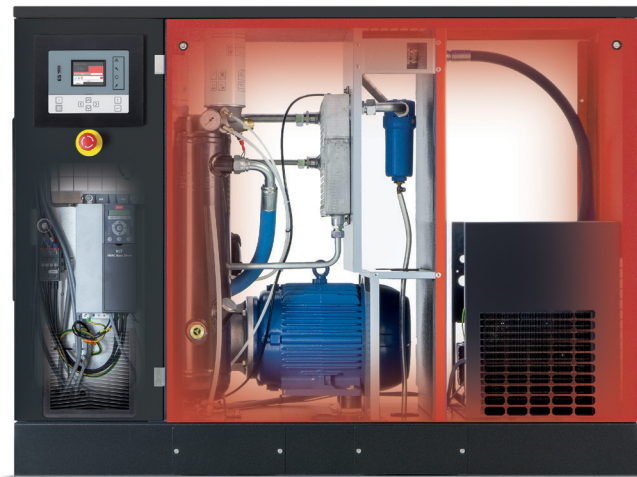

CPVsd 10-20 hp

Variable Speed Direct Drive Rotary Screw Air Compressors

People
Passion
Performance

Variable Speed Direct Drive Rotary Screw Air Compressors

CPVSd 10-20 hp

Compressed Air That Pays For Itself

The Chicago Pneumatic Variable Speed direct drive compressor (CPVSd) allows you to save operating costs when your application does not require the compressor's full capacity. The ES4000 Advanced Controller automatically maintains your desired system pressure and provides only the air that your system requires on a smooth consistent basis. Variable speed technology coupled with a direct drive transmission results in energy savings of up to 30%. The CPVSd can function as a stand-alone machine or networked to a base-load compressor where it can function as a trim machine.

Standard Features:

- Low sound enclosure, as quiet as 62 dB with optional silencing baffle
- Direct drive transmission for energy savings and reduced maintenance cost
- 73-182 psig pressure range
- 20-100% turndown capacity
- ES4000 Advanced graphic controller
- 460V standard
- 230V available for tank mounted models
- IP55 TEFC High Frequency Motors designed for variable speed use
- Heavy duty, 2-stage pre-filtration
- Shipped with synthetic oil
- Easily accessible integrated inverter drives
- Stable pressure due to Variable Speed drive
- EControl 6i capable
- ICONS capable

The ES4000 Advanced constantly monitors compressor operation and notifies you—before a problem occurs!

Features:

- Graphic Display
- Automatic Restart After Voltage Failure
- I/O Expandable
- Graphic Service Plan Indicator
- Remote Pressure Sensor Possible
- Real Time Trending
- Remote Visualization
- Master Control Capability
- Programmable daily and weekly schedule