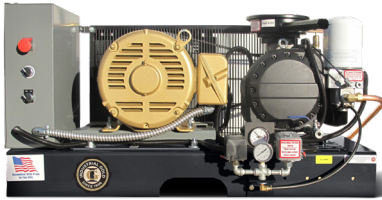

Enclosed Rotary Screw Compressors

Industrial Gold
Quality Air Compressor at a Great Price.

industrialgold.com ■ 1-800-531-9656 ■ Fax 972-352-6364

Rotary Screw 5-100 HP

Engineered with design simplicity, fewer parts mean a more reliable compressor and years of service. The control panel is simple to operate and simple to trouble shoot. With the CAS Smart Control system, we manufacture the easiest to operate and service compressor in its class.

- Available with receiver
- Analog controls. No unnecessary and unreliable microprocessor
- German airend components
- Heavy-duty air filter
- Less than 3 ppm oil carry over
- Low tip speeds on air end for long life
- Oil after-cooler standard on all models
- One solenoid valve to operate machine
- Operating pressures from 100-180 psi
- Order 125, 150, 175 or 195 operating pressure at no extra charge
- Quiet operation
- Spin on separator and oil filter
- 5-year extended warranty available for air end
- 8000 hour full synthetic oil standard

Options Available:

- Explosion proof motor
- Microprocessor
- Soft starter
- TEFC motor
- Variable speed drive

Platinum Features:

- Air/ oil cooler
- Auto tank drain
- Rubber mounting pads
- Timed shut down