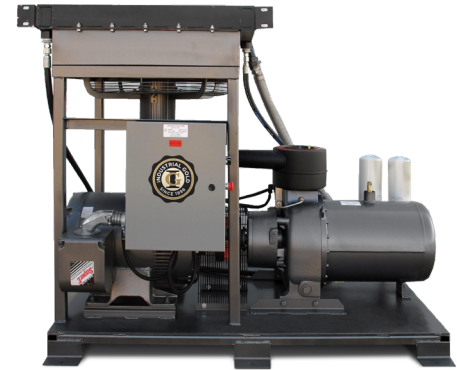

Enclosed Rotary Screw Compressors

Industrial Gold
Quality Air Compressor at a Great Price.

industrialgold.com ■ 1-800-531-9656 ■ Fax 972-352-6364

Rotary Screw 5-100 HP

Engineered with design simplicity, fewer parts mean a more reliable compressor and years of service. The control panel is simple to operate and simple to trouble shoot. With the CAS Smart Control system, we manufacture the easiest to operate and service compressor in its class.

- Available with receiver
- Analog controls. No unnecessary and unreliable microprocessor
- German airend components
- Heavy-duty air filter
- Less than 3 ppm oil carry over
- Low tip speeds on air end for long life
- Oil after-cooler standard on all models
- One solenoid valve to operate machine
- Operating pressures from 100-180 psi
- Order 125, 150, 175 or 195 operating pressure at no extra charge
- Quiet operation
- Spin on separator and oil filter
- 5-year extended warranty available for air end
- 8000 hour full synthetic oil standard

Options Available:

- Explosion proof motor
- Microprocessor
- Soft starter
- TEFC motor
- Variable speed drive

Platinum Features:

- Air/ oil cooler
- Auto tank drain
- Rubber mounting pads
- Timed shut down