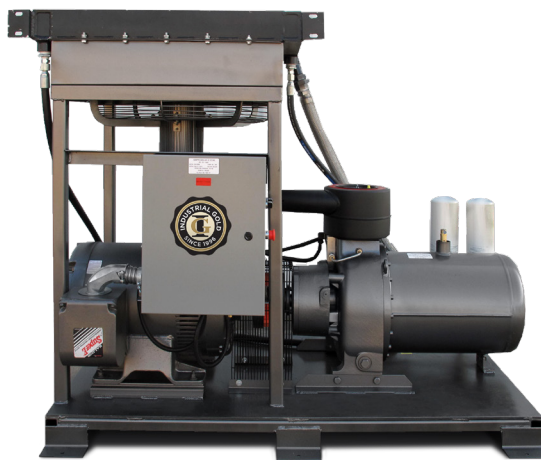

ROTARY SCREW COMPRESSORS

Model	HP	cfm @ 150 psi	cfm @ 125 psi	Tank Size	Vert/Horz	Voltage	Phase	Amps @ 230 Volt
RS53V80	5	16	19	80	V	208-230-460	3	16
RS53H80	5	16	19	80	H	208-230-460	3	16
RS51V80	5	16	19	80	V	208-230	1	24
RS51H80	5	16	19	80	H	208-230	1	24
RS73V80	7.5	26	29	80	V	208-230-460	3	18
RS73H80	7.5	26	29	80	H	208-230-460	3	18
RS71V80	7.5	26	29	80	V	208-230	1	32
RS71H80	7.5	26	29	80	H	208-230	1	32
RS103V80	10	38	40	80	V	208-230-460	3	28
RS103H80	10	38	40	80	H	208-230-460	3	28
RS103V120	10	38	40	120	V	208-230-460	3	28
RS103H120	10	38	40	120	H	208-230-460	3	28
RS101V80	10	35	37	80	V	208-230	1	54
RS101H80	10	35	37	80	H	208-230	1	54
RS101V120	10	35	37	120	V	208-230	1	54
RS101H120	10	35	37	120	H	208-230	1	54
RS153V8031	15	59	57	80	V	208-230-460	N	42
RS153H120	15	55	68	120	H	208-230-460	N	42
RS203H120	20	78	88	120	H	208-230-460	N	54
RS253H120	25	102	108	120	H	208-230-460	N	63
RS303H120	30	125	130	120	H	208-230-460	N	72
RS403H120	40	155	160	120	H	460-480	Y	92
RS503H120	50	185	215	120	H	460-480	Y	125
RS603H120	60	225	245	120	H	460-480	Y	144
RS753H120	75	285	315	120	H	460-480	Y	172
RS75BM	75	295	335	Basemount	N/A	460-480	Y	172
RS100BM	100	400	435	Basemount	N/A	460-480	Y	238

All above units available base mounted without receiver